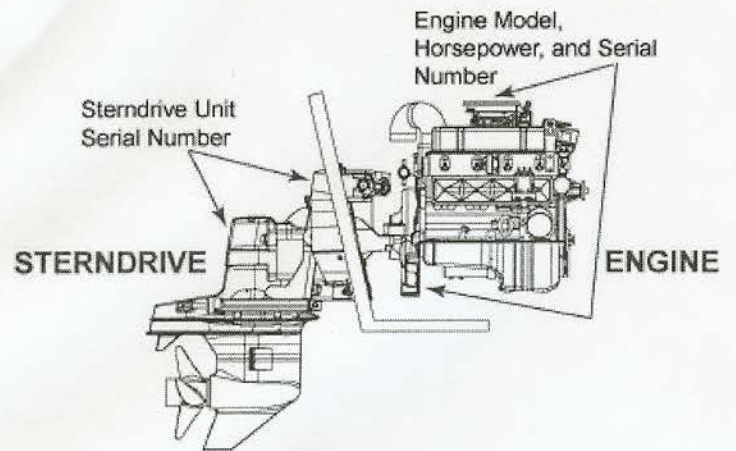

How to locate your serial number:

MerCruiser Sterndrives:

The **engine** serial number tag is located near the **starter** (by the **flywheel housing**), the rocker arm or **flame arrestor cover**.

The **sterndrive** serial number tag is located on the **upper drive shaft housing** (starboard side or on the back of the housing)

Engine Model,
Horsepower, and Serial
Number

MerCruiser Inboard Engines:

The **inboard engine** serial number is located on the plate or sticker on the **swivel mounting bracket** that mounts the engine to the boat.