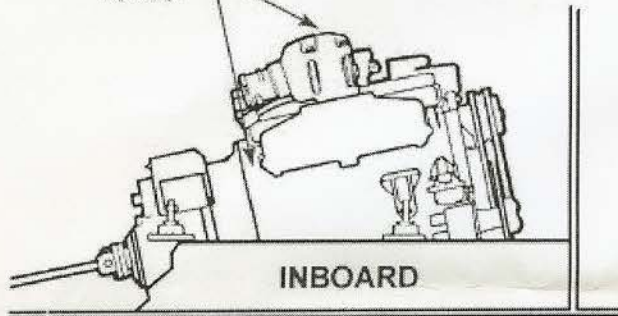

How to locate your serial number:

MerCruiser Sterndrives:

The **engine** serial number tag is located near the **starter** (by the **flywheel housing**), the rocker arm or **flame arrestor cover**.

The **sterndrive** serial number tag is located on the **upper drive shaft housing** (starboard side or on the back of the housing)

Engine Model,
Horsepower, and Serial
Number

MerCruiser Inboard Engines:

The **inboard engine** serial number is located on the plate or sticker on the **swivel mounting bracket** that mounts the engine to the boat.